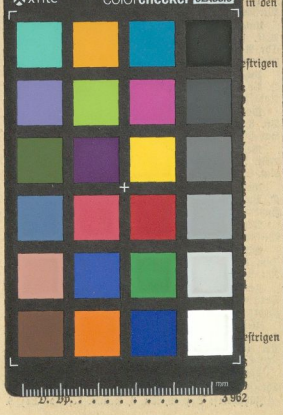

Table with 2 columns: Party Name and Votes. Includes SPD, Wirtschaftspartei, Nationalsozialisten, etc.

Table with 2 columns: Party Name and Votes. Includes various regional parties like Mülhausen, Stendal, etc.

Table with 2 columns: Party Name and Votes. Includes Kreis Erfurt, Kreis Jena, etc.

Table with 2 columns: Party Name and Votes. Includes Kreis Halle, Kreis Magdeburg, etc.

Table titled 'Die Verteilung der Mandate' showing seat distribution for various parties.

Ergebnisse der einzelnen Wahlkreise Kreis Chemnitz, Kreis Jena, Kreis Sangerhausen, Kreis Weizsäcker, Kreis Zeitz.

Ergebnisse der einzelnen Wahlkreise Kreis Halle, Kreis Magdeburg, Kreis Merseburg, Kreis Querfurt.

Ergebnisse der einzelnen Wahlkreise Kreis Naumburg, Kreis Saale, Kreis Thüringen, Kreis Weimarer Land.

Das Wahlbüro des Landesparlamentarischen Ausschusses...

Die Kommunisten haben etwa 30 000 Stimmen mehr als bei der letzten Provinziallandtagswahl...

Die Wirtschaftspartei hat bei der Wahl einen großen Erfolg erzielt...

Die Nationalsozialisten haben bei der Wahl einen erheblichen Erfolg erzielt...

Die Wirtschaftspartei hat bei der Wahl einen großen Erfolg erzielt...

Die Nationalsozialisten haben bei der Wahl einen erheblichen Erfolg erzielt...

Die Wirtschaftspartei hat bei der Wahl einen großen Erfolg erzielt...

Die Nationalsozialisten haben bei der Wahl einen erheblichen Erfolg erzielt...

Die Wirtschaftspartei hat bei der Wahl einen großen Erfolg erzielt...

Die Nationalsozialisten haben bei der Wahl einen erheblichen Erfolg erzielt...

Die Wirtschaftspartei hat bei der Wahl einen großen Erfolg erzielt...